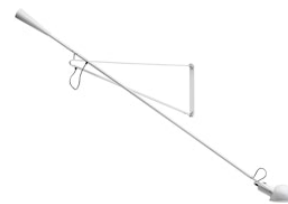

FLOS

A0300009 White

265

Designed by Paolo Rizzatto, 1973

Halogen - 75W

Wall lamp providing direct light. Painted steel adjustable arm and reflector. Chrome-plated brass reflector support. Cast iron tapered counterweight. Painted steel wall fixture.

Are you a professional and your project needs consulting and support?

[BOOK AN APPOINTMENT](#)

Main specifications

EAN	8059607012260
Mounting	Wall
Environments	Indoor dry location
Light Source Type	Bulb
Lamp category	Halogen
Lamp holders	E27
Ilcos	HSGSA
Number of heads	1
Power (W)	75

Physical

Colour	White
Length (mm)	2450
Cord length (mm)	2030
Net weight (kg)	5.7
Package height (mm)	2110
Package width (mm)	150
Package length (mm)	390
Package volume (m3)	0.12
IP internal	20

Download

- [Mounting instructions](#)  PDF
- [Spare Parts](#)  PDF