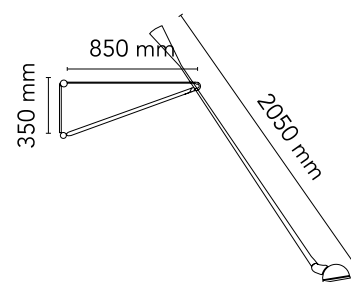

FLOS

A0300009 White

265

Designed by Paolo Rizzatto, 1973

Halogen - 75W

Wall lamp providing direct light. Painted steel adjustable arm and reflector. Chrome-plated brass reflector support. Cast iron tapered counterweight. Painted steel wall fixture.

Are you a professional and your project needs consulting and support?

[BOOK AN APPOINTMENT](#)

Main specifications

EAN	8059607012260
Mounting	Wall
Environments	Indoor dry location
Light Source Type	Bulb
Lamp category	Halogen
Lamp holders	E27
Ilcos	HSGSA
Number of heads	1
Power (W)	75

Physical

Colour	White
Length (mm)	2450
Cord length (mm)	2030
Net weight (kg)	5.7
Package height (mm)	2110
Package width (mm)	150
Package length (mm)	390
Package volume (m3)	0.12
IP internal	20

Download

- [Mounting instructions](#)  PDF
- [Spare Parts](#)  PDF