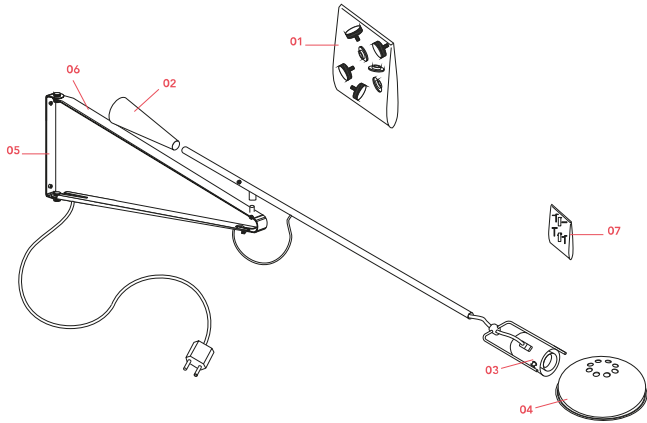

Spare Parts

01.	Screw set for wall attachment	RA0300200
02.	White counterweight	RF01855
03.	White lamp holder with reflector support and electrical cable assembly	RF01395
04.	White reflector	RF00784
05.	White wall attachment	RF02565
06.	White triangle stem support	RF02563
07.	Screws bag group stm3x 3 ce c.10 p	RF11719

DOWNLOAD